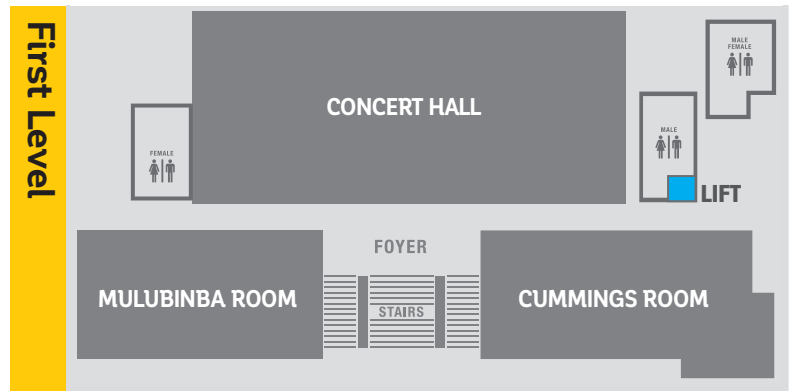

Newcastle Writers Festival

Venue Information

The Civic Precinct is located between Hunter and King streets. There is wheelchair access to City Hall via the Wheeler Place entrance and there is an internal lift. If you require assistance, please email admin@newcastlewritersfestival.org.au and the festival can arrange for a volunteer to be available.

The main information desk is located in Wheeler Place and is staffed by volunteers. Programs and session information is available. Due to restoration work at City Hall the King Street driveway will be closed. Access will be limited to the stairs. Please use the Wheeler Place entrance if you have mobility concerns.

There is a lift inside the entrance to The Playhouse on Hunter Street and Civic Theatre is wheelchair accessible.

Newcastle City Hall

Civic Precinct