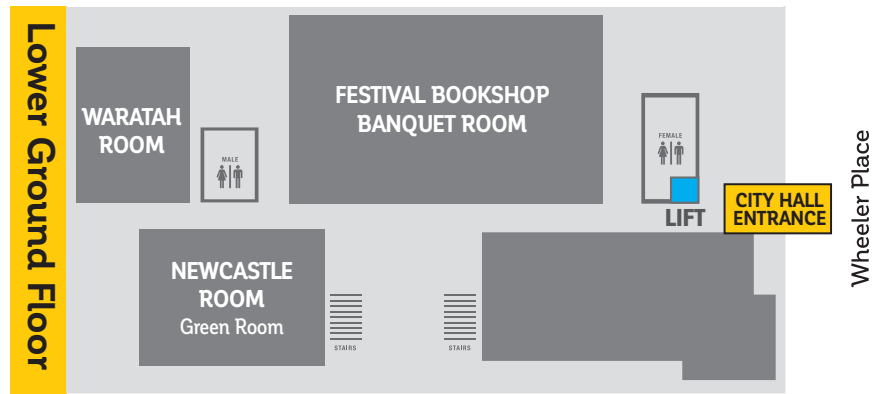

Newcastle Writers Festival

Venue Information

The Civic Precinct is located between Hunter and King streets. There is wheelchair access to City Hall via the Wheeler Place entrance and there is an internal lift. If you require assistance, please email admin@newcastlewritersfestival.org.au and the festival can arrange for a volunteer to be available.

The main information desk is located in Wheeler Place and is staffed by volunteers. Programs and session information is available. Due to restoration work at City Hall the King Street driveway will be closed. Access will be limited to the stairs. Please use the Wheeler Place entrance if you have mobility concerns.

There is a lift inside the entrance to The Playhouse on Hunter Street and Civic Theatre is wheelchair accessible.

Newcastle City Hall

Civic Precinct