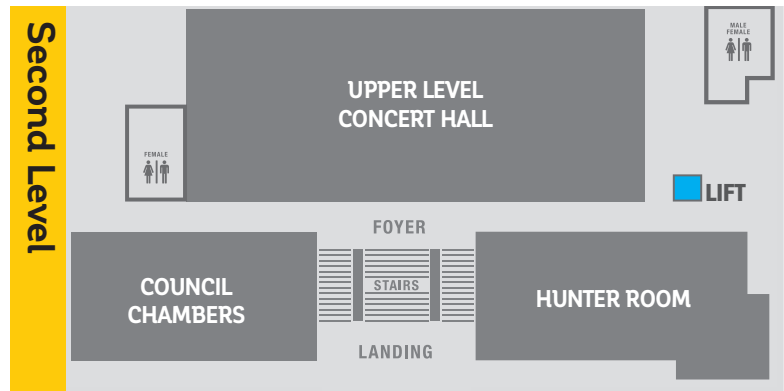

Newcastle Writers Festival

Venue Information

The Civic Precinct is located between Hunter and King streets. There is wheelchair access to City Hall via the Wheeler Place entrance and there is an internal lift. If you require assistance, please email admin@newcastlewritersfestival.org.au and the festival can arrange for a volunteer to be available.

The main information desk is located in Wheeler Place and is staffed by volunteers. Programs and session information is available. Due to restoration work at City Hall the King Street driveway will be closed. Access will be limited to the stairs. Please use the Wheeler Place entrance if you have mobility concerns.

There is a lift inside the entrance to The Playhouse on Hunter Street and Civic Theatre is wheelchair accessible.

Newcastle City Hall

Civic Precinct